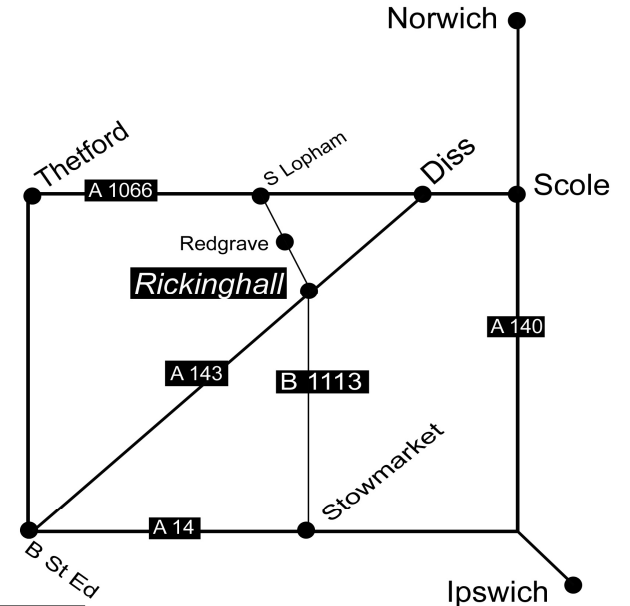

HOW TO FIND US

For sat-nav users **IP22 1HA**

If you approach from the 1066 at South Lopham, keep STRAIGHT through Redgrave. Do NOT turn RIGHT at first cross roads. **Ignore your satnav at this point!**